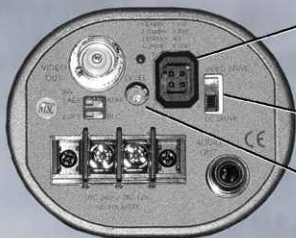

Power On LED

Red LED indicator is ON when power is available.

BNC Video Connector

Provides composite video output at 1Vp-p level (nominal), 75 ohm impedance.

European Conformity Logo

The CE logo indicates the product conforms to the high degree of quality required by the European Union.

Auto-Iris Control Connector

Manual switch for selecting back light compensation or turning off compensation entirely. Useful in certain light/environmental conditions.

Auto-Iris Control Switch

Set auto-iris control to DC (Direct) or Video.

VR Level Adjustment

Adjustment available for DC drive auto-iris.

General Specifications

Video Sensor: 1/3" Sony Day/Night CCD
Effective Pixels: NTSC - 512 x 492 (251k), PAL - 512 x 582 (297k)
Horizontal Resolution: 420 TV lines
Scanning System: 2:1 Interlace
Light Level: 0.2 Lux (day) / 0.04 Lux F1.2 (night)
Video Signal Synchronization: Negative internal
Video Signal Level: 1Vp-p, 75 Ohm impedance
Signal to Noise Ratio: >48dB
Gamma Correction: 0.45
Auto-White Balance: YES
Gain Control: Full Auto-Gain Control (AGC)
Back Light Compensation: YES (on/off manual switch)
Auto Electronic Shutter: 1/60 - 1/100,000 sec. (on/off manual switch)
Auto Iris Control: Video drive lens & DC drive lens support
Audio output: 2Vp-p, 50 Ohm impedance
Power: 12VDC or 24VAC (installers choice), non-polarity plug 3.2 watts

Top

Side

Bottom

Physical Specifications

Approx. Dim.: 121mm x 54mm (4.75" x 2.125")

Weight: 400g (14.11oz)

Environmental Specifications

Operating Temperature: -10 degrees to +50 degrees (C)
14 degrees to +122 degrees (F)