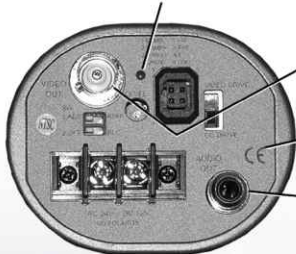

Power On LED

Red LED indicator is ON when power is available.

BNC Video Connector

Provides composite video output at 1Vp-p level (nominal), 75 ohm impedance.

European Conformity Logo

The CE logo indicates the product conforms to the high degree of quality required by the European Union.

RCA Audio Connector

Optional audio output not available on all models. Provides audio signal at 2Vp-p (nominal), 50 ohm impedance.

Non-Polarized Power Connector

Power requirement is 12VDC or 24VAC, making installation easy.

VR Level Adjustment

Adjustment available for DC drive auto-iris.

General Specifications

Video Sensor: 1/3" Sony Day/Night CCD
Effective Pixels: NTSC - 512 x 492 (251k), PAL - 512 x 582 (297k)
Horizontal Resolution: 420 TV lines
Scanning System: 2:1 Interlace
Light Level: 0.2 Lux (day) / 0.04 Lux F1.2 (night)
Video Signal Synchronization: Negative internal
Video Signal Level: 1Vp-p, 75 Ohm impedance
Signal to Noise Ratio: >48dB
Gamma Correction: 0.45
Auto-White Balance: YES
Gain Control: Full Auto-Gain Control (AGC)
Back Light Compensation: YES (on/off manual switch)
Auto Electronic Shutter: 1/60 - 1/100,000 sec. (on/off manual switch)
Auto Iris Control: Video drive lens & DC drive lens support
Audio output: 2Vp-p, 50 Ohm impedance
Power: 12VDC or 24VAC (installers choice), non-polarity plug 3.2 watts

Top

Side

Bottom

Physical Specifications

Approx. Dim.: 121mm x 54mm (4.75" x 2.125")

Weight: 400g (14.11oz)

Environmental Specifications

Operating Temperature: -10 degrees to +50 degrees (C)
14 degrees to +122 degrees (F)